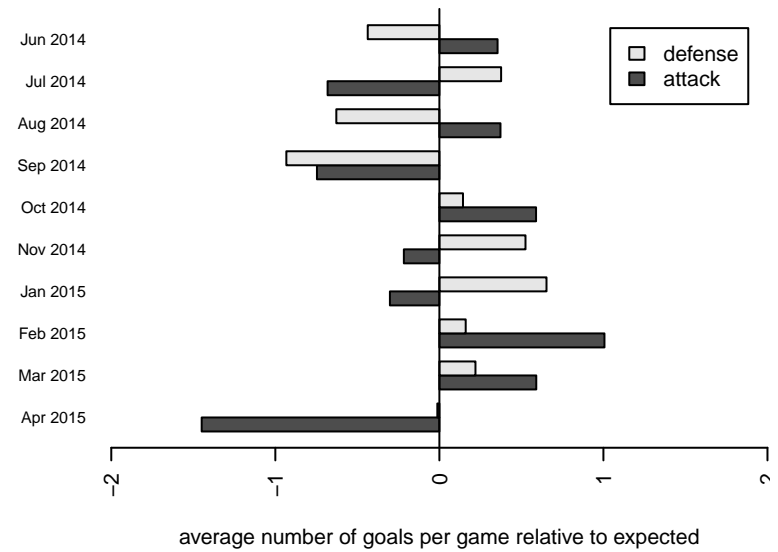

Performance relative to 13 month average