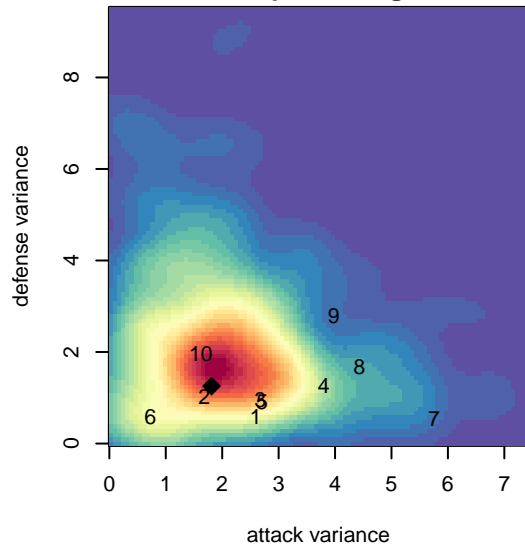

FWFC Blue G03

Federal Way FC
 Federal Way, WA
 G03 total strength=758
 attack=0.93 defense=0.8
 fall league = RCL G03 Div 2
 spr league = Win RCL G03 Div 2

alt names used:
 FWFC G03 Blue
 FWFC G03 Blue
 FWFC G03 Blue (A)
 FWFC Blue
 FWFC Blue [G03]
 FWFC G03 Blue (A)
 FWFC G03 Blue (A)

**attack and defense variance (black dot)
relative to other teams
and top 10 in region**

**attack and defense rating
relative to others at age
and all opponents in last 13 months**

Performance relative to 13 month average