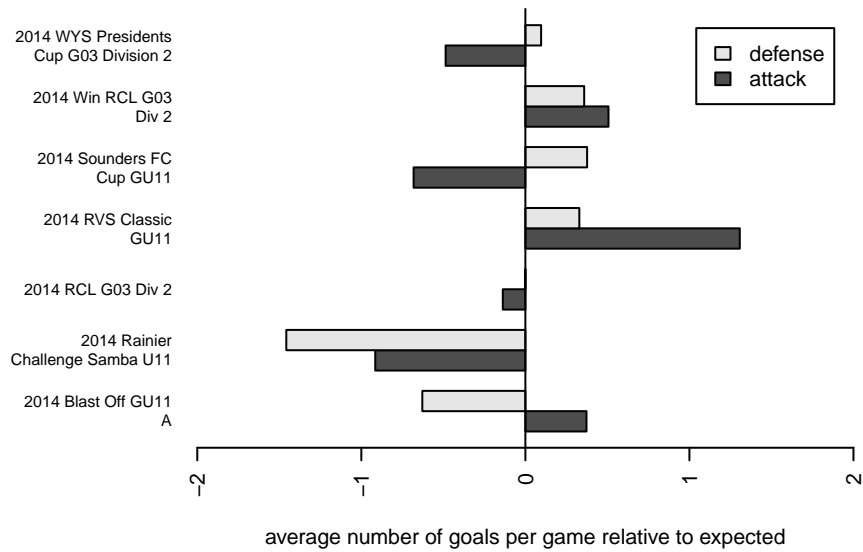

Venues played:
 2014 Rainier Challenge Samba U11
 2014 RVS Classic GU11
 2014 Sounders FC Cup GU11
 2014 Blast Off GU11 A
 2014 RCL G03 Div 2
 2014 Win RCL G03 Div 2
 2014 WYS Presidents Cup G03 Division 2

**attack and defense variance (black dot)
relative to other teams
and top 10 in region**

**attack and defense rating
relative to others at age
and all opponents in last 13 months**

Performance relative to 13 month average