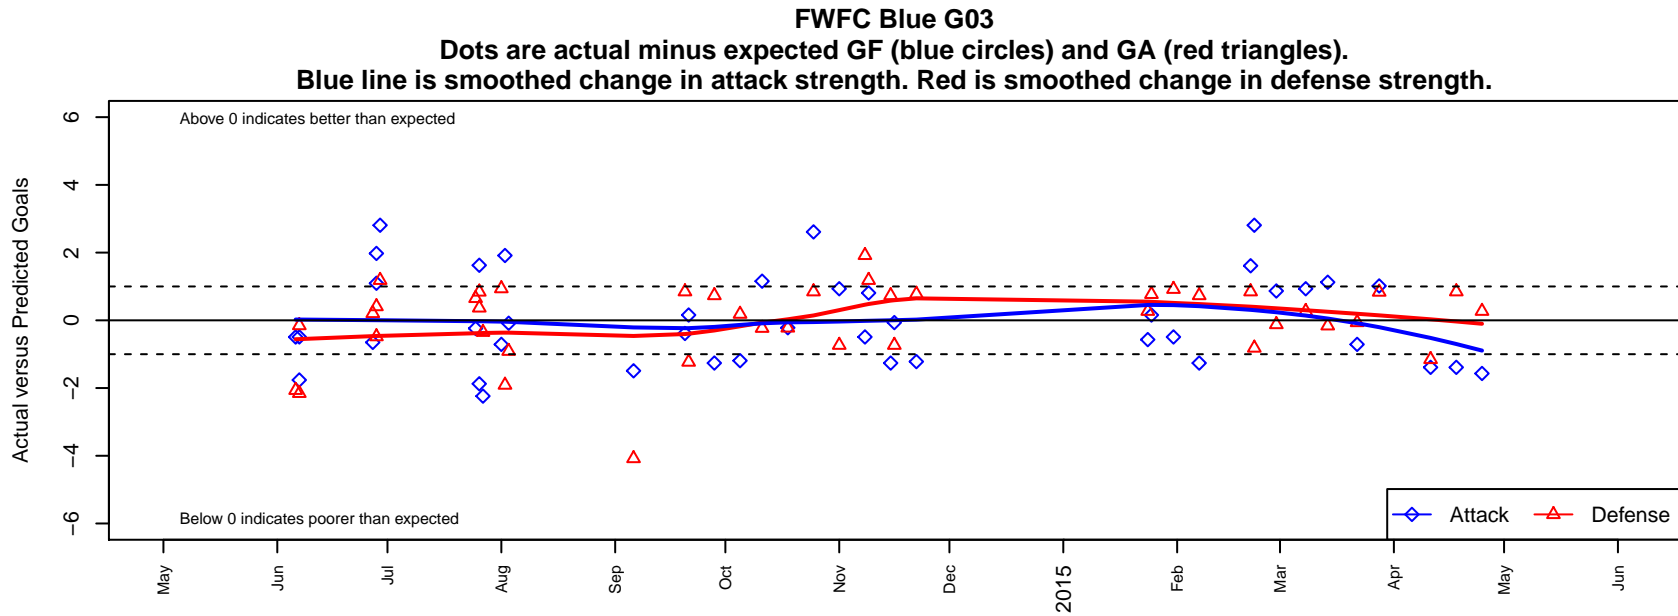

FWFC Blue G03

Federal Way FC
 Federal Way, WA
 G03 total strength=758
 attack=0.93 defense=0.8
 fall league = RCL G03 Div 2
 spr league = Win RCL G03 Div 2

alt names used:
 FWFC G03 Blue
 FWFC G03 Blue
 FWFC G03 Blue (A)
 FWFC Blue
 FWFC Blue [G03]
 FWFC G03 Blue (A)
 FWFC G03 Blue (A)

**attack and defense variance (black dot)
relative to other teams
and top 10 in region**

**attack and defense rating
relative to others at age
and all opponents in last 13 months**

Performance relative to 13 month average