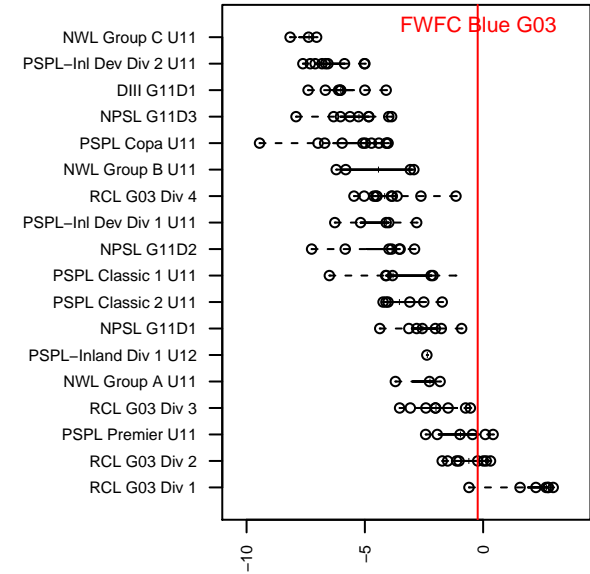

FWFC Blue G03

Federal Way FC
 Federal Way, WA
 G03 total strength=758
 attack=0.93 defense=0.8
 fall league = RCL G03 Div 2
 spr league = Win RCL G03 Div 2

alt names used:
 FWFC G03 Blue
 FWFC G03 Blue
 FWFC G03 Blue (A)
 FWFC Blue
 FWFC Blue [G03]
 FWFC G03 Blue (A)
 FWFC G03 Blue (A)

Venues played:
 2014 Rainier Challenge Samba U11
 2014 RVS Classic GU11
 2014 Sounders FC Cup GU11
 2014 Blast Off GU11 A
 2014 RCL G03 Div 2
 2014 Win RCL G03 Div 2
 2014 WYS Presidents Cup G03 Division 2

**attack and defense variance (black dot)
relative to other teams
and top 10 in region**

**attack and defense rating
relative to others at age
and all opponents in last 13 months**

Performance relative to 13 month average